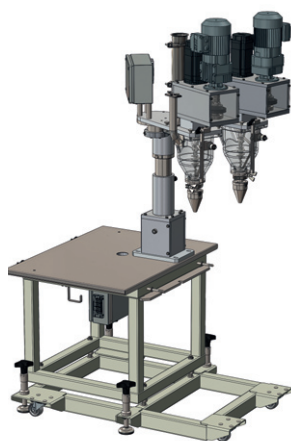

## AF021-D

Auger Filler

## SF

Slide Filler

## ROS

Tube Slide Filler

### ROS Tube Slide Filler

Volumetric doser for granular and piece products  
1 to 4 filling stations

<b>Output:</b>	up to 90/min per lane	ROS Simplex
<b>Filling volume:</b>	approx. 2,5 ml - 430 ml per filling station	ROS Duplex
<b>Typical products:</b>	spices, cereals/muesli and instant coffee	
		ROS Triplex
		ROS Quadruplex