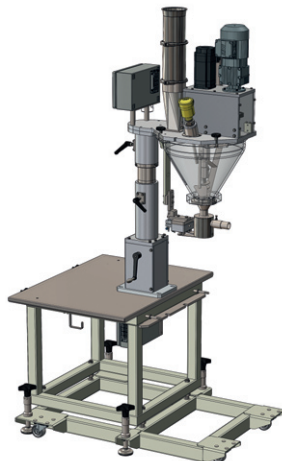

## AF021-D

Auger Filler

## AF040

Auger Filler

## SF

Slide Filler

### ROS Tube Slide Filler

Volumetric doser for granular and piece products  
1 to 4 filling stations

<b>Output:</b>	up to 90/min per lane	ROS Simplex
<b>Filling volume:</b>	approx. 2,5 ml - 430 ml per filling station	ROS Duplex
<b>Typical products:</b>	spices, cereals/muesli and instant coffee	
		ROS Triplex
		ROS Quadruplex